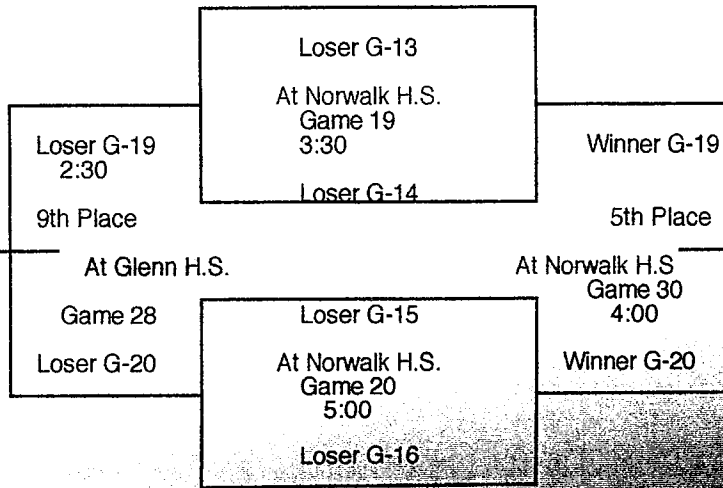

Winner G-15
At Norwalk H.S.
Game 24

Gahr
Orange Lutheran

At Norwalk H.S.
Game 7
6:30

Loser G-7
At Norwalk H.S.
Game 12

Winner G-7
At Norwalk H.S.
Game 16

6:30
Winner G-12

8:00
Winner G-16

Norwalk
Los Altos

At Norwalk H.S.
Game 8
8:00

5:00
Loser G-8

8:00
Winner G-8

Saturday
Dec. 12th

Saturday
Dec. 12th

Loser G-21
11th Place
Game 27
1:00 At Glenn H.S.
Loser G-22

Loser G-23
Game 31
5:30 At Norwalk H.S.
3rd Place
Loser G-24

Whittier
Note: Bottom team in bracket is home team and wears white

Saturday
Dec. 12th

Friday
Dec. 11th

Saturday
Dec. 12th

Saturday
Dec. 12th

Friday
Dec. 11th

Saturday
Dec. 12th