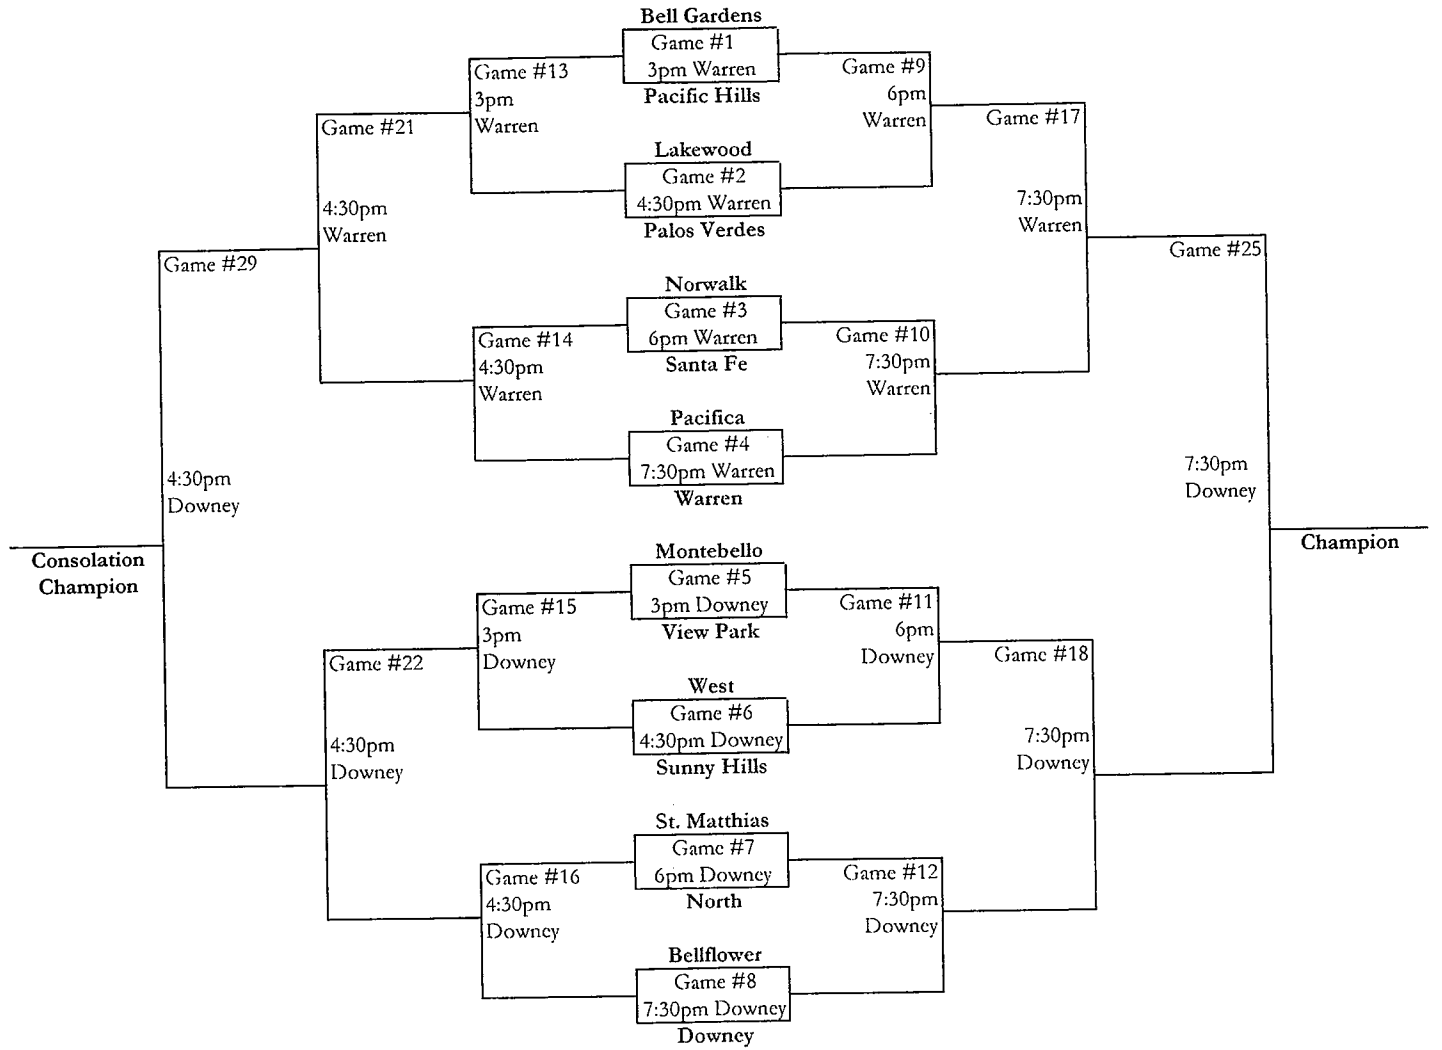

# 32nd Annual Downey Varsity Classic

12/3/2009    12/2/2009    12/1/2009    11/30/2009    12/1/2009    12/2/2009    12/3/2009

**Bottom team is HOME and will wear WHITE.**

11th Place    G #30    L21  
 6pm  
 Warren    L22

L17    G #26  
 6pm    3rd Place  
 L18    Downey

13th Place    Game #31    L13  
 4:30pm Warren    3pm Warren  
 L14  
 Game #24    L15  
 3pm Downey  
 L16

L9    Game #19    L10  
 6pm Warren    3pm Downey    5th Place  
 L11    Game #20    L12  
 6pm Downey

15th Place    G #32    L23  
 3pm Warren    L24

L19    G #28    7th Place  
 7:30pm Warren  
 L20

Note: Warren will play at home the last day unless they are playing Downey. If that game was scheduled at Downey, it will swap with the same game at Warren.